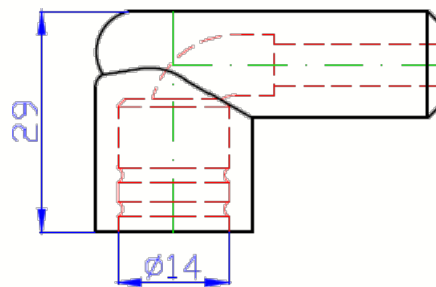

1:2

Material: EPDM

Color: BLACK

Applications: RENAULT

Similare: 20316, 20657

12659

Old index SB408/TC