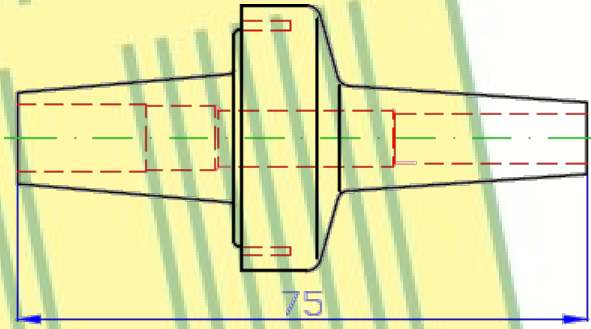

BOOTS

12681

Old index SB380