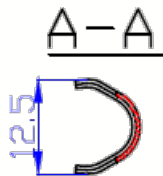

1:1

Material: SILICONE

Color: BLACK

Applications:

Use in: 20334, 20335, 20443

Similare: 12717, 20717

17103

Old index TU102/1K

1:1

Material: BRASS

Color:

Applications: M4, 1kΩ

Similare:

17106

Old index TU102/5K