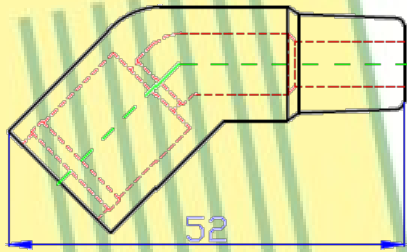

BOOTS

12748

Old index UB489