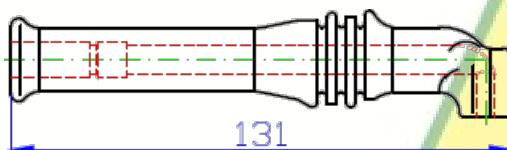

1:2

Material: SILICONE

Color: BLACK

Applications: PEUGEOT

Similare: 20609

BOOTS

12614 Old index SB339/TC		1:1 Material: HYPALON Color: GREY Applications: RENAULT Similare: 20194
------------------------------------	---	--