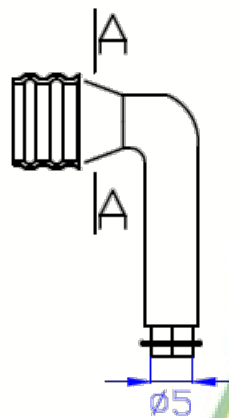

1:1

Material: BRASS

Color:

Applications: M4, 1kΩ

Similare:

17106

Old index TU102/5K