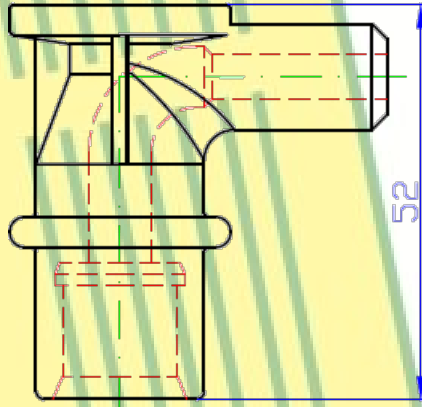

BOOTS

12665

Old index SB432/TC

1:1

Material: SILICONE

Color: BLACK

Applications: RENAULT

Use in: 20430

12666

Old index SB560/SE