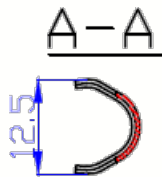

1:1

Material: BRASS

Color:

Applications: M4, 5kΩ

Similare: