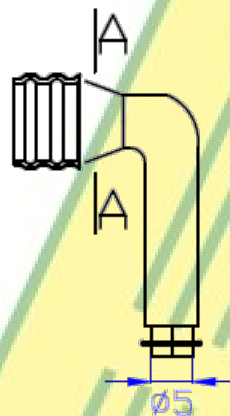

1:1

Material: BRASS

Color:

Applications: M4, 5kΩ

Similare: