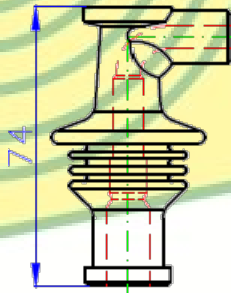

1:1

Material: SILICONE

Color: BLACK

Applications: RENAULT

Use in: 20430

12657

Old index SB793