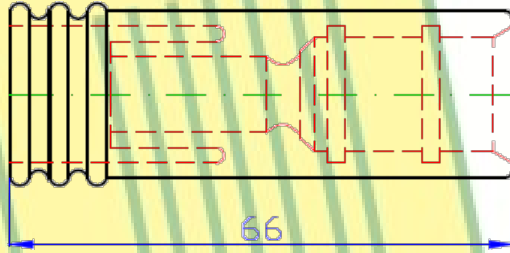

BOOTS

12655

Old index SB432