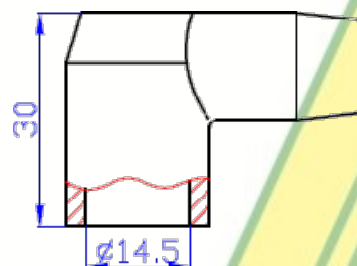

21018

Old index UB18

1:1

Material: SILICONE

Color: BLACK

Applications:

Similare: 20234, 21234

BOOTS