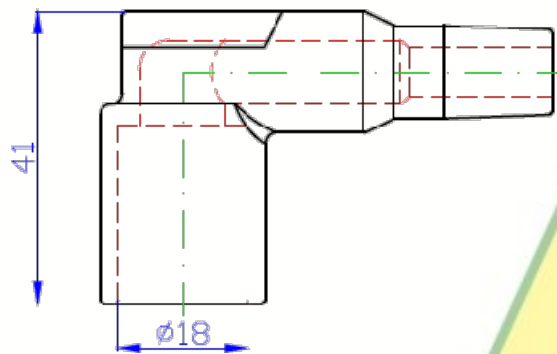

1:1

Material: SILICONE

Color: BLACK

Applications: VOLKSWAGEN

Similare: 20493, 20494,
21493, 21726

20727

Old index UB22