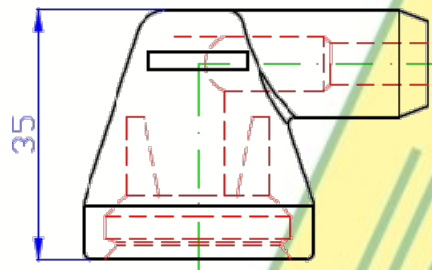

Material: SILICONE

Color: BLACK

Applications: MAZDA

BOX: 1000pcs = 5x200pcs

Similare: 20702, 21236, 21873