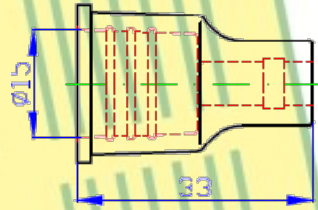

BOOTS

09.2024

20233

Old index UB8

1:1

Material: TPR

Color: BLACK

Applications:

Similare: 20531, 20603, 20607

20234

Old index UB9

1:1