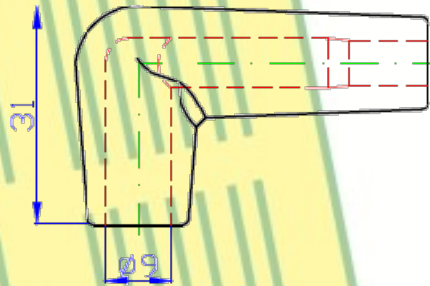

BOOTS

09.2024

20253

Old index UB839