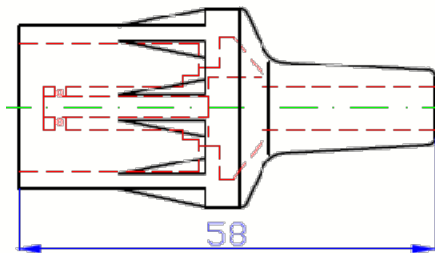

Applications:

BOX: 2000pcs = 10x200pcs

Similare: 21018, 21234

20235

Old index UB608

M4 – 0K – M3

1:1

Material: SILICONE