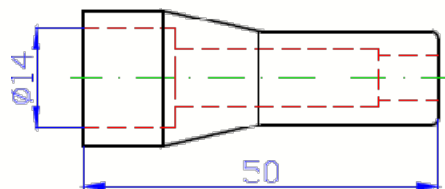

1:1

Material: SILICONE

Color: BLACK

Applications:

BOX: 3200pcs = 8x400pcs

Similare:

20255

Old index UB2